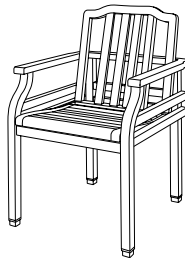

GT-1035
Paradiso Sofa

83"W x 35"D x 32.5"H

GIATI
DESIGNS BY MARK SINGER

GIATI DESIGNS, INC.
Santa Barbara, California
Tel 805.684.8349 Fax 805.684.8359
www.giati.com

Roscoe Award Winner

GT-1035 back view

Available in casual finishes
for interior and exterior use:
Natural Teak, Driftwood Finish,
Teak Oi

Paradiso

Side Table
GT-1070

Dining Arm Chair
GT-1020

Lounge Chair
GT-1030

60" Round Dining Table
GT-1004 (other sizes available)

Ottoman
GT-1040

42" Square Dining Table
GT-1002

Chaise Lounge
GT-1050

Bar Stool
GT-2016

Sofa
GT-1035

36" Round Bar Table
GT-1016

Dining Lounge Chair
GT-2025

Side Chair
GT-1021

GIATI

DESIGNS BY MARK SINGER

GIATI DESIGNS, INC.
Santa Barbara, California
Tel 805.684.8349 Fax 805.684.8359
www.giati.com