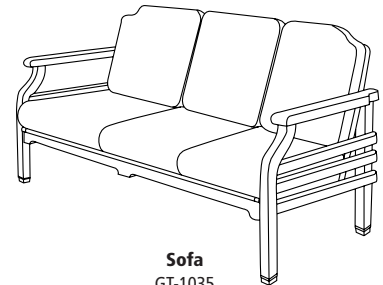

Paradiso

Side Table
GT-1070

Dining Arm Chair
GT-1020

Lounge Chair
GT-1030

60" Round Dining Table
GT-1004 (other sizes available)

Ottoman
GT-1040

42" Square Dining Table
GT-1002

Chaise Lounge
GT-1050

Bar Stool
GT-2016

Sofa
GT-1035

36" Round Bar Table
GT-1016

Dining Lounge Chair
GT-2025

Side Chair
GT-1021

GIATI

DESIGNS BY MARK SINGER

GIATI DESIGNS, INC.
Santa Barbara, California
Tel 805.684.8349 Fax 805.684.8359
www.giati.com