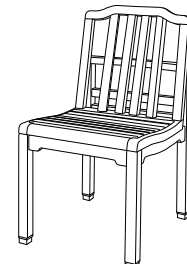

Paradiso

Side Table
GT-1070

Dining Arm Chair
GT-1020

Lounge Chair
GT-1030

60" Round Dining Table
GT-1004 (other sizes available)

Ottoman
GT-1040

42" Square Dining Table
GT-1002

Chaise Lounge
GT-1050

Bar Stool
GT-2016

Sofa
GT-1035

36" Round Bar Table
GT-1016

Dining Lounge Chair
GT-2025

Side Chair
GT-1021

GIATI

DESIGNS BY MARK SINGER

GIATI DESIGNS, INC.
Santa Barbara, California
Tel 805.684.8349 Fax 805.684.8359
www.giati.com