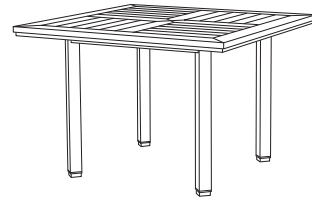

Paradiso

Side Table
GT-1070

Dining Arm Chair
GT-1020

Lounge Chair
GT-1030

60" Round Dining Table
GT-1004 (other sizes available)

Ottoman
GT-1040

42" Square Dining Table
GT-1002

Chaise Lounge
GT-1050

Bar Stool
GT-2016

Sofa
GT-1035

36" Round Bar Table
GT-1016

Dining Lounge Chair
GT-2025

Side Chair
GT-1021

GIATI

DESIGNS BY MARK SINGER

GIATI DESIGNS, INC.
Santa Barbara, California
Tel 805.684.8349 Fax 805.684.8359
www.giati.com