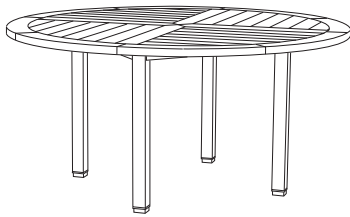

GT-1035
Paradiso Sofa

83"W x 35"D x 32.5"H

GIATI
DESIGNS BY MARK SINGER

GIATI DESIGNS, INC.
Santa Barbara, California
Tel 805.684.8349 Fax 805.684.8359
www.giati.com

Roscoe Award Winner

GT-1035 back view

Available in casual finishes
for interior and exterior use:
Natural Teak, Driftwood Finish,
Teak Oi

Paradiso

Side Table
GT-1070

Dining Arm Chair
GT-1020

Lounge Chair
GT-1030

60" Round Dining Table
GT-1004 (other sizes available)

Ottoman
GT-1040

42" Square Dining Table
GT-1002

Chaise Lounge
GT-1050

Bar Stool
GT-2016

Sofa
GT-1035

36" Round Bar Table
GT-1016

Dining Lounge Chair
GT-2025

Side Chair
GT-1021

GIATI

DESIGNS BY MARK SINGER

GIATI DESIGNS, INC.
Santa Barbara, California
Tel 805.684.8349 Fax 805.684.8359
www.giati.com