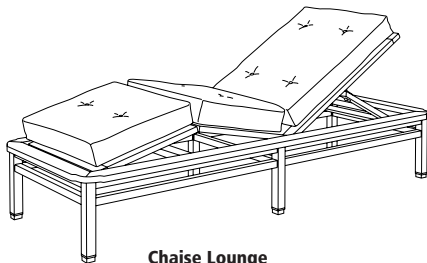

GT-1035
Paradiso Sofa

83"W x 35"D x 32.5"H

GIATI
DESIGNS BY MARK SINGER

GIATI DESIGNS, INC.
Santa Barbara, California
Tel 805.684.8349 Fax 805.684.8359
www.giati.com

Roscoe Award Winner

GT-1035 back view

Available in casual finishes
for interior and exterior use:
Natural Teak, Driftwood Finish,
Teak Oi

Paradiso

Side Table
GT-1070

Dining Arm Chair
GT-1020

Lounge Chair
GT-1030

60" Round Dining Table
GT-1004 (other sizes available)

Ottoman
GT-1040

42" Square Dining Table
GT-1002

Chaise Lounge
GT-1050

Bar Stool
GT-2016

Sofa
GT-1035

36" Round Bar Table
GT-1016

Dining Lounge Chair
GT-2025

Side Chair
GT-1021

GIATI

DESIGNS BY MARK SINGER

GIATI DESIGNS, INC.
Santa Barbara, California
Tel 805.684.8349 Fax 805.684.8359
www.giati.com