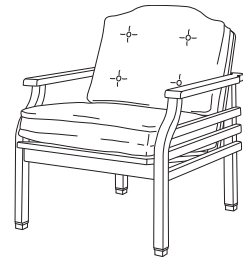

GT-1035
Paradiso Sofa

83"W x 35"D x 32.5"H

GIATI
DESIGNS BY MARK SINGER

GIATI DESIGNS, INC.
Santa Barbara, California
Tel 805.684.8349 Fax 805.684.8359
www.giati.com

Roscoe Award Winner

GT-1035 back view

Available in casual finishes
for interior and exterior use:
Natural Teak, Driftwood Finish,
Teak Oi

Paradiso

Side Table
GT-1070

Dining Arm Chair
GT-1020

Lounge Chair
GT-1030

60" Round Dining Table
GT-1004 (other sizes available)

Ottoman
GT-1040

42" Square Dining Table
GT-1002

Chaise Lounge
GT-1050